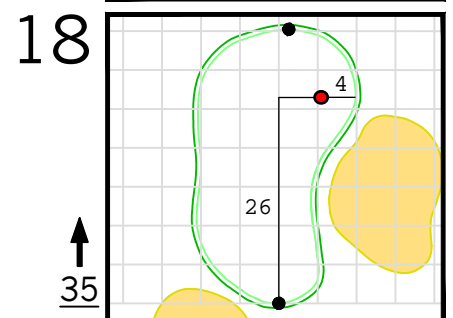

Round 3 Hole Locations

Saturday, 04/13/24

Green diagram grids represent 5 square yards. / Black dots represent green front and back. / Each tee tick mark represents 5 yards.