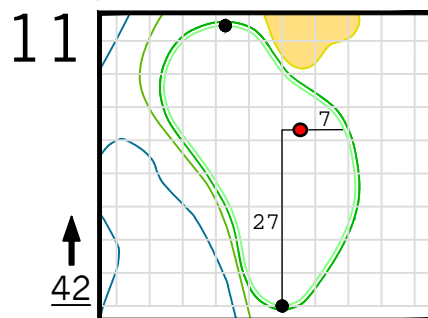

Round 3 Hole Locations

Saturday, 04/13/24

Green diagram grids represent 5 square yards. / Black dots represent green front and back. / Each tee tick mark represents 5 yards.