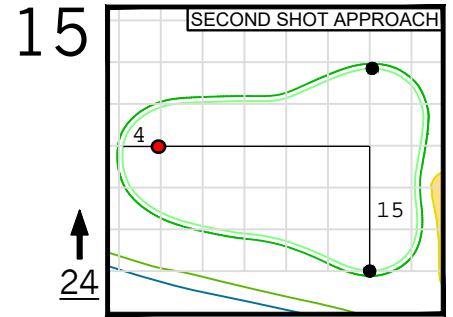

Round 3 Hole Locations

Saturday, 04/13/24

Green diagram grids represent 5 square yards. / Black dots represent green front and back. / Each tee tick mark represents 5 yards.