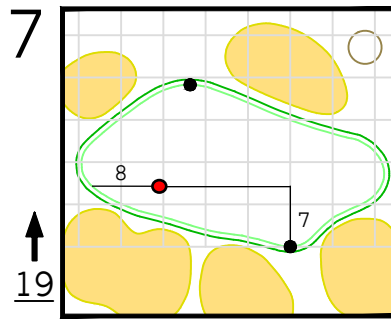

Round 3 Hole Locations

Saturday, 04/13/24

Green diagram grids represent 5 square yards. / Black dots represent green front and back. / Each tee tick mark represents 5 yards.