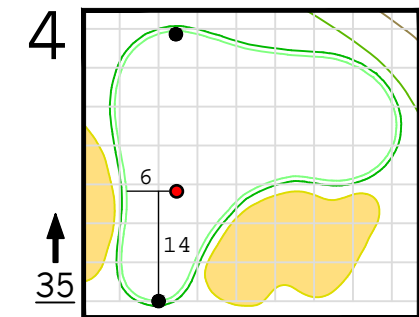

Round 3 Hole Locations

Saturday, 04/13/24

Green diagram grids represent 5 square yards. / Black dots represent green front and back. / Each tee tick mark represents 5 yards.