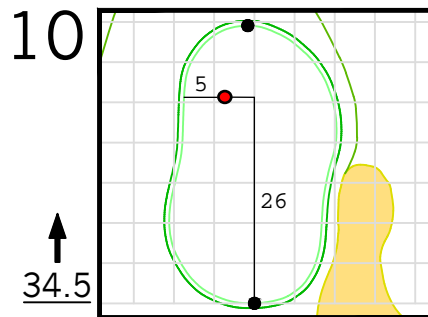

Round 3 Hole Locations

Saturday, 04/13/24

Green diagram grids represent 5 square yards. / Black dots represent green front and back. / Each tee tick mark represents 5 yards.