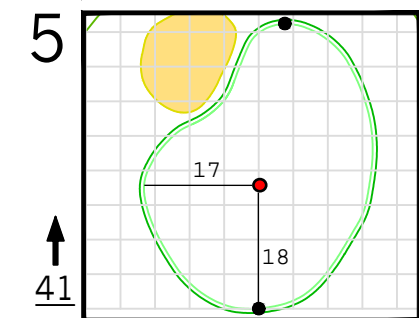

Round 3 Hole Locations

Saturday, 04/13/24

Green diagram grids represent 5 square yards. / Black dots represent green front and back. / Each tee tick mark represents 5 yards.