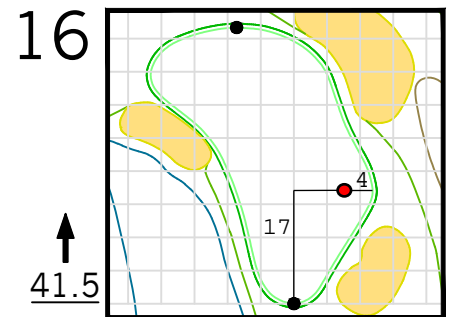

Round 3 Hole Locations

Saturday, 04/13/24

Green diagram grids represent 5 square yards. / Black dots represent green front and back. / Each tee tick mark represents 5 yards.