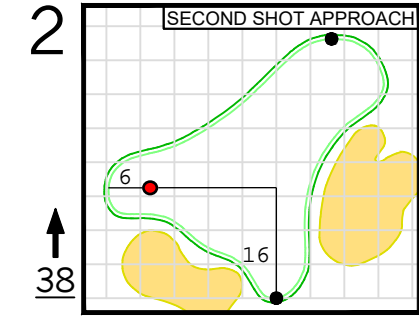

Round 3 Hole Locations

Saturday, 04/13/24

Green diagram grids represent 5 square yards. / Black dots represent green front and back. / Each tee tick mark represents 5 yards.