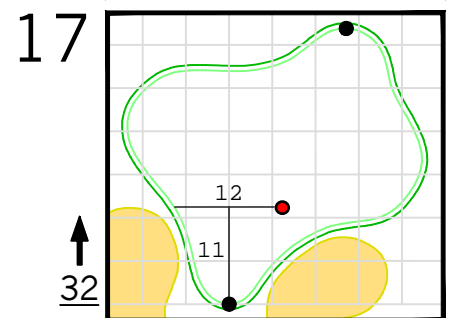

Round 3 Hole Locations

Saturday, 04/13/24

Green diagram grids represent 5 square yards. / Black dots represent green front and back. / Each tee tick mark represents 5 yards.