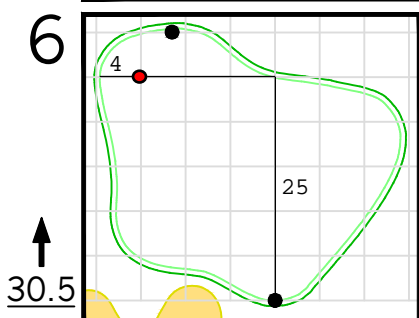

Round 3 Hole Locations

Saturday, 04/13/24

Green diagram grids represent 5 square yards. / Black dots represent green front and back. / Each tee tick mark represents 5 yards.