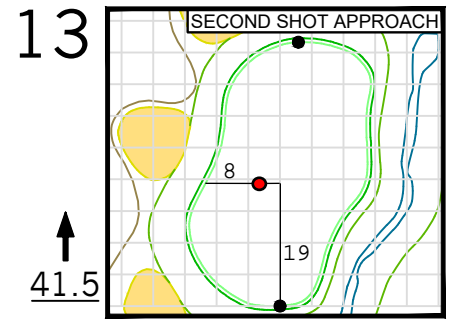

Round 3 Hole Locations

Saturday, 04/13/24

Green diagram grids represent 5 square yards. / Black dots represent green front and back. / Each tee tick mark represents 5 yards.