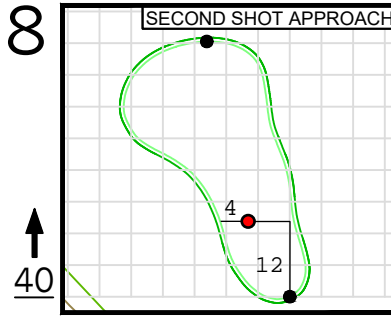

Round 3 Hole Locations

Saturday, 04/13/24

Green diagram grids represent 5 square yards. / Black dots represent green front and back. / Each tee tick mark represents 5 yards.